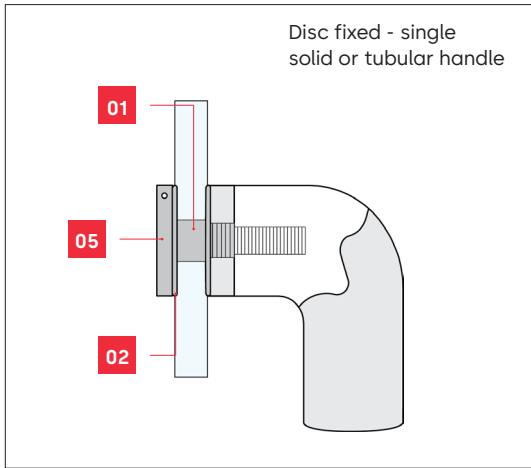

- Back to back extended fixing for timber doors
- Back to back fixing for glass doors
- Disc fixing for timber doors
- Disc fixing for glass doors

Fixing options

GD FIX - glass doors

TM FIX - timber or metal doors

D FIX - glass, metal or timber doors

C FIX - timber doors only

Note
Nylon spacers and washers are included with handle for glass door fixing option.

Legend
01 Spacer **03** Grub Screw **05** Disc
02 Washer **04** Bolt **06** Coach Bolt