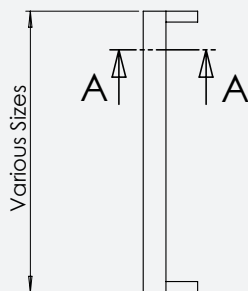

Fixing options

Note
Nylon spacers and washers are included with handle for glass door fixing option.

Legend
01 Spacer   **03** Grub Screw   **05** Disc
02 Washer   **04** Bolt   **06** Coach Bolt

TIMBER DOOR FIXING

Material Size	Bolt Size
14mm Ø	5mm
16mm Ø	5mm
19mm Ø	8mm
25mm Ø	8mm
32mm Ø	8mm

METAL DOOR FIXING

Material Size	Bolt Size
14mm Ø	5mm
16mm Ø	5mm
19mm Ø	8mm
25mm Ø	8mm
32mm Ø	8mm

GLASS DOOR FIXING

Material Size	Bolt Size
14mm Ø	12mm Ø
16mm Ø	12mm Ø
19mm Ø	12mm Ø
25mm Ø	12mm Ø
32mm Ø	12mm Ø