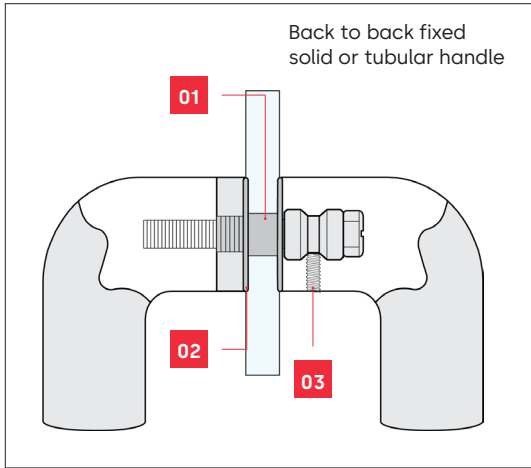

Fixing options

GD FIX - glass doors