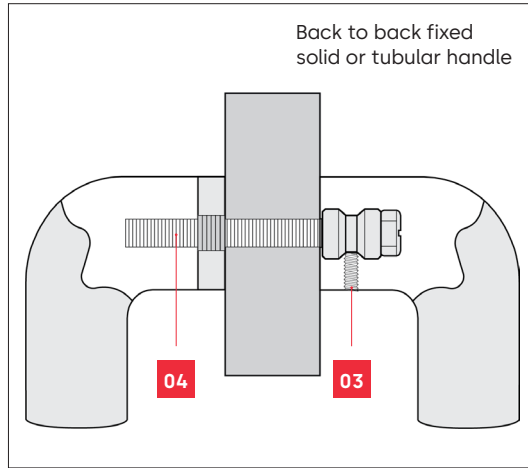

TM FIX - timber or metal doors