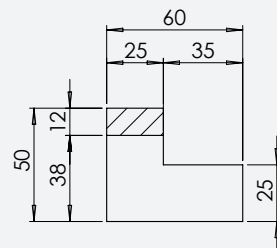

Fixing options

Note
Nylon spacers and washers are included with handle for glass door fixing option.

Legend
01 Spacer   **03** Grub Screw   **05** Disc
02 Washer   **04** Bolt   **06** Coach Bolt

TIMBER DOOR FIXING

Material Size	Bolt Size
14mm Ø	5mm
16mm Ø	5mm
19mm Ø	8mm
25mm Ø	8mm
32mm Ø	8mm

METAL DOOR FIXING

Material Size	Bolt Size
14mm Ø	5mm
16mm Ø	5mm
19mm Ø	8mm
25mm Ø	8mm
32mm Ø	8mm

GLASS DOOR FIXING

Material Size	Bolt Size
14mm Ø	12mm Ø
16mm Ø	12mm Ø
19mm Ø	12mm Ø
25mm Ø	12mm Ø
32mm Ø	12mm Ø